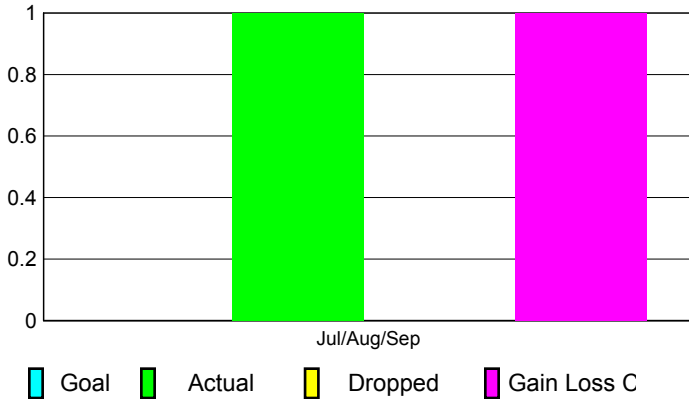

2010-2011 GMT Reports for District (or Undistricted) **District 300D1**

GMT: **PEI-JEN CHEN**

Location: **M.D. 300 Taiwan**

GMT CA: **5**

CLUBS

Club Results
2010-2011

Clubs
2009-2010

Month	New Club Goal	Actual New Clubs	Actual Dropped Clubs	Gain/Loss of Clubs	Gain/Loss of Clubs
Jul/Aug/Sep	0	1	0	1	0
Totals	0	1	0	1	0

Club Results 2010-2011

Goal, New, Dropped, Gain/Loss

Comparison of Club Gain/Loss

Current Year Compared to the Previous Year

YTD Status Quo Clubs 2010-2011

Status Quo Clubs Compared to Status Quo Members

MEMBERSHIP