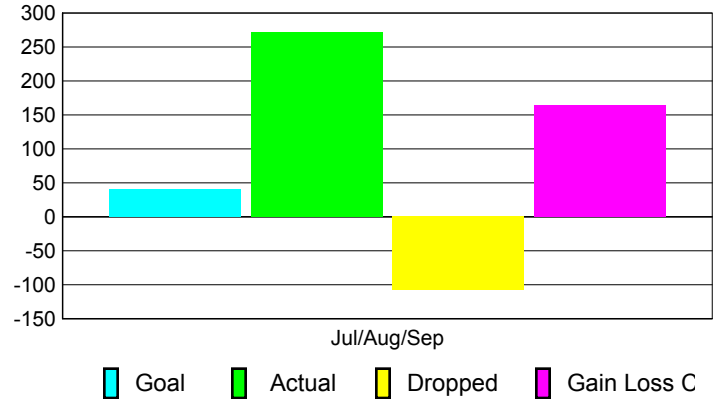

Membership Results 2010-2011

Goal, New, Dropped, Gain/Loss